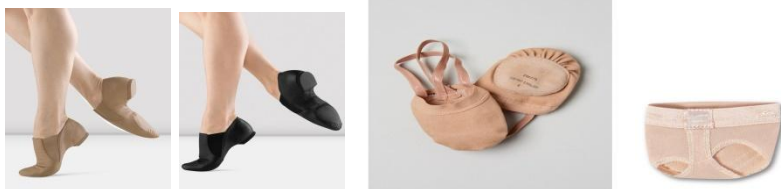

Bloch Adult Neo Flex Jazz Shoe- SO495L

Male Identifying: Black

Bloch Child Elasta Bootie Jazz Shoe-SO499G

Bloch Child Neo Flex Jazz Shoe= SO495G
Bloch Adult Elasta Bootie Jazz Shoes- SO499L

Bloch Adult Neo Flex Jazz Shoe- SO495L

Non-Binary:

Leather Jazz Oxford with split sole in your choice of colour

ENRICHMENTS: Both Jazz Oxfords, Block Spin and Bare feet

Female Identifying: Beige

Bloch Child Elasta Bootie Jazz Shoe-SO499G
Bloch Child Neo Flex Jazz Shoe= SO495G
Bloch Adult Elasta Bootie Jazz Shoes- SO499L
Bloch Adult Neo Flex Jazz Shoe- SO495L

Male Identifying: Black

Bloch Child Elasta Bootie Jazz Shoe-SO499G
Bloch Child Neo Flex Jazz Shoe= SO495G
Bloch Adult Elasta Bootie Jazz Shoes- SO499L

Bloch Adult Neo Flex Jazz Shoe- SO495L

Non-Binary:

Jazz Oxford with split sole in your choice of colour